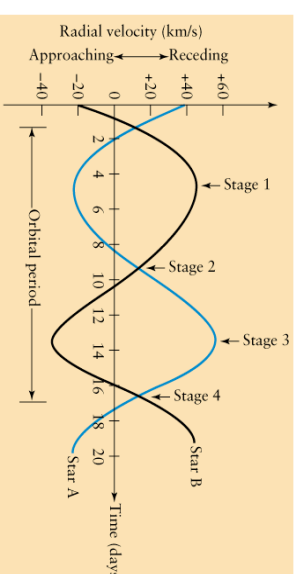

Visual binaries

Topic 04 supplemental notes Types of binary stars

PS 222 – Intermediate Astronomy – Fall 2017 – ERAU Prescott – Dr. Brian Rachford – Topic 04 – Pg 1

(Schaefer, et al. 2012, *AJ*, 756, 120)

PS 222 – Intermediate Astronomy – Fall 2017 – ERAU Prescott – Dr. Brian Rachford – Topic 04 – Pg 2

Astrometric binaries

Similar, but only see the brighter star

PS 222 – Intermediate Astronomy – Fall 2017 – ERAU Prescott – Dr. Brian Rachford – Topic 04 – Pg 3

Spectroscopic binaries

PS 222 – Intermediate Astronomy – Fall 2017 – ERAU Prescott – Dr. Brian Rachford – Topic 04 – Pg 4