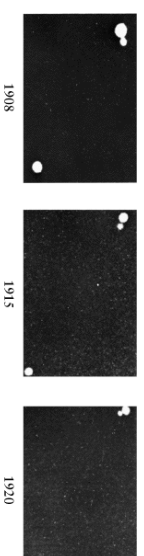

Visual binaries

Topic 04 supplemental notes Types of binary stars

PS 222 – Intermediate Astronomy – Fall 2017 – ERAU Prescott – Dr. Brian Rachford – Topic 04 – Pg 1

(Schaefer, et al. 2012, *AJ*, 756, 120)

PS 222 – Intermediate Astronomy – Fall 2017 – ERAU Prescott – Dr. Brian Rachford – Topic 04 – Pg 2

Astrometric binaries

Similar, but only see the brighter star

PS 222 – Intermediate Astronomy – Fall 2017 – ERAU Prescott – Dr. Brian Rachford – Topic 04 – Pg 3