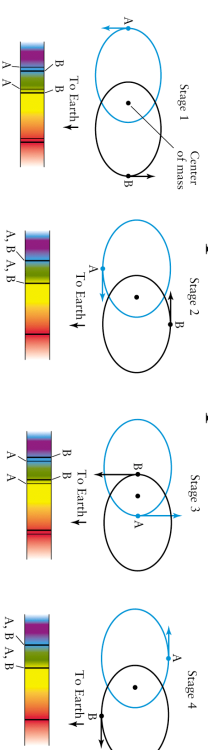

Visual binaries

Topic 04 supplemental notes Types of binary stars

PS 222 – Intermediate Astronomy – Fall 2017 – ERAU Prescott – Dr. Brian Rachford – Topic 04 – Pg 1

(Schaefer, et al. 2012, *AJ*, 756, 120)

PS 222 – Intermediate Astronomy – Fall 2017 – ERAU Prescott – Dr. Brian Rachford – Topic 04 – Pg 2

Astrometric binaries

Similar, but only see the brighter star

PS 222 – Intermediate Astronomy – Fall 2017 – ERAU Prescott – Dr. Brian Rachford – Topic 04 – Pg 3

Spectroscopic binaries

PS 222 – Intermediate Astronomy – Fall 2017 – ERAU Prescott – Dr. Brian Rachford – Topic 04 – Pg 4