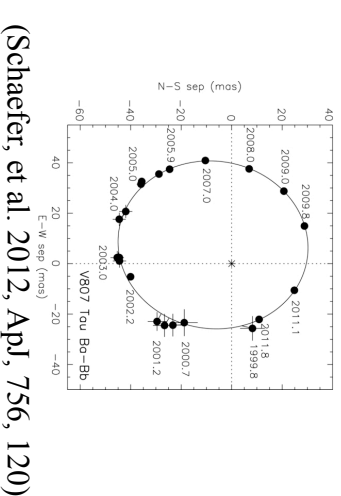

Visual binaries

Topic 04 supplemental notes Types of binary stars

PS 222 – Intermediate Astronomy – Fall 2017 – ERAU Prescott – Dr. Brian Rachford – Topic 04 – Pg 1

(Schaefer, et al. 2012, *AJ*, 756, 120)

PS 222 – Intermediate Astronomy – Fall 2017 – ERAU Prescott – Dr. Brian Rachford – Topic 04 – Pg 2

Astrometric binaries

Similar, but only see the brighter star

PS 222 – Intermediate Astronomy – Fall 2017 – ERAU Prescott – Dr. Brian Rachford – Topic 04 – Pg 3