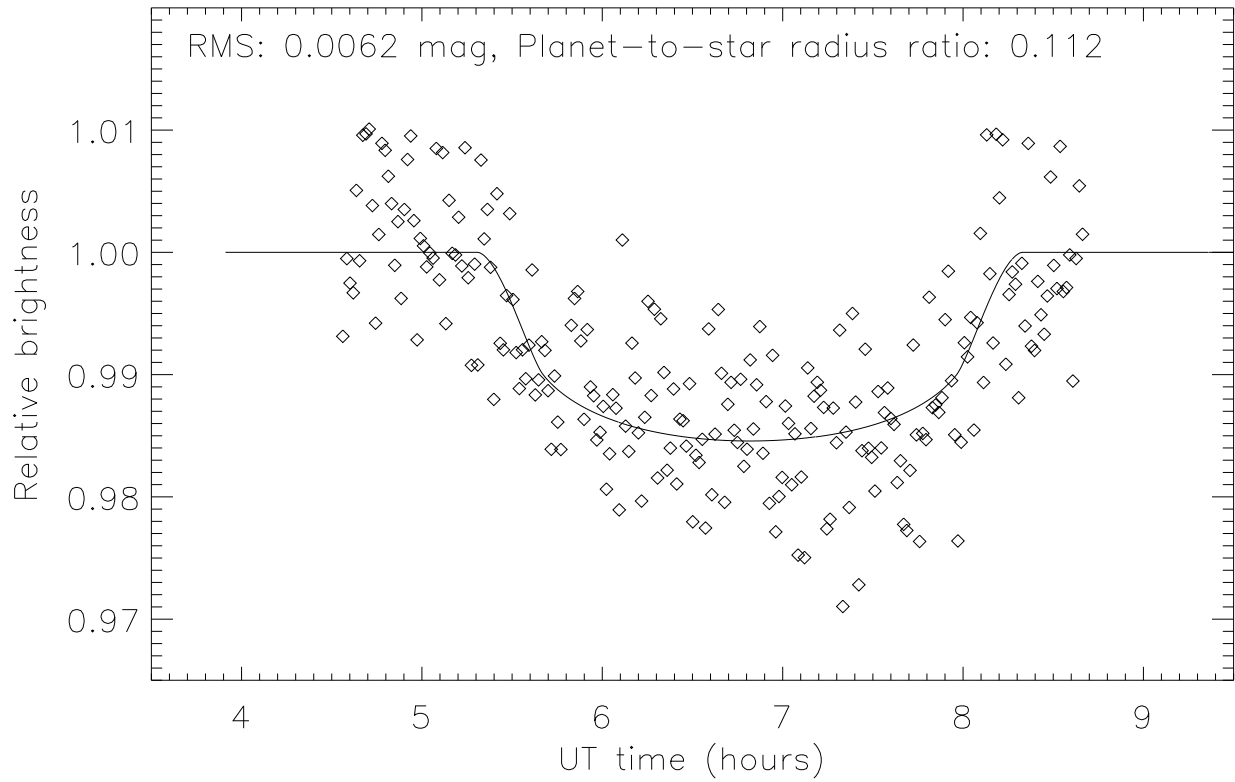

# Exoplanet transit (WASP-12b) 2010-03-03

## 10-minute binning